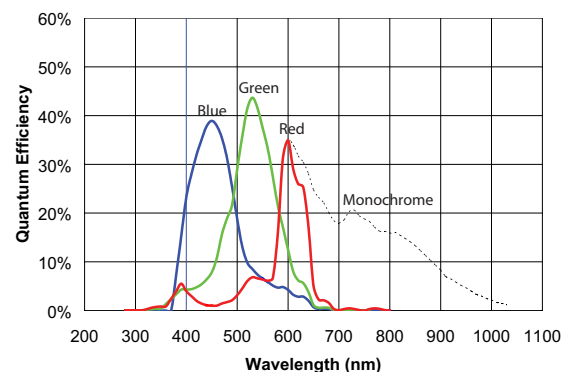

Features

- 1.0 megapixel progressive scan CMOS sensor
- 39 images per second at full resolution
- 61 dB true dynamic range
- 0.2 lux minimum illumination in color mode and 0.02 lux minimum illumination in monochrome mode
- Lossless JPEG2000 compression
- Automatic exposure control and DC-drive auto iris control
- Automatic removable IR cut filter for IR sensitivity at night with an option for integrated IR illumination
- Compatible with C and CS mount lenses
- Power over Ethernet, 24 VAC or 12 VDC power input
- External I/O interface and an audio input
- Vandal-resistant construction
- IP66 compliant with outdoor mount