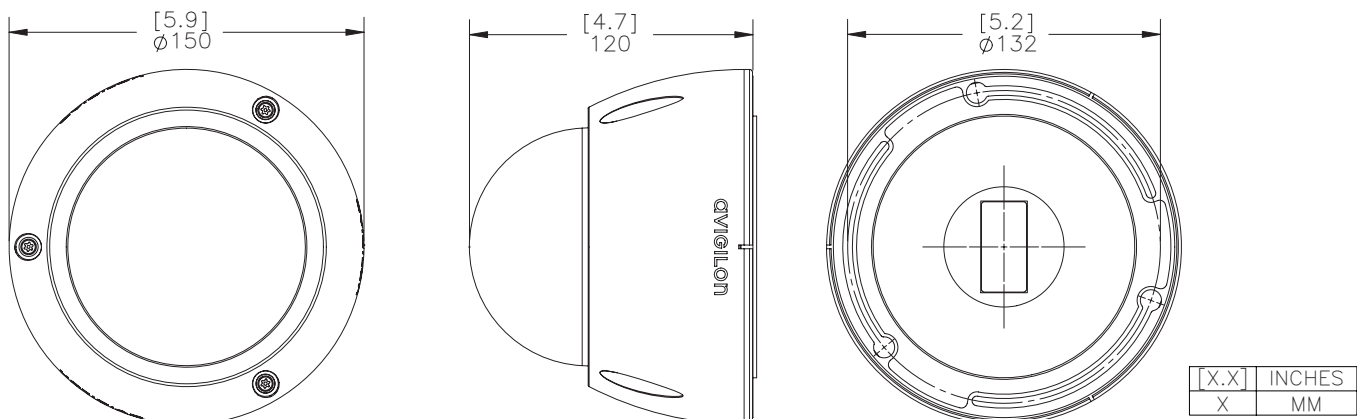

Mechanical

Dimensions (ØxH)	150 mm x 120 mm 5.9" x 4.7"
Weight	0.91 kg (2.0 lbs) without lens
Dome Bubble	Polycarbonate, clear
Body	Aluminum
Housing	Surface mount, vandal resistant
Finish	Powder coat, cool gray 2
Adjustment Range	360° pan, 180° tilt, 180° azimuth

Electrical

Power Source	VDC: 12-24 V VAC: 24 V PoE: IEEE802.3af Class 3 compliant
Power Consumption	6 W + 5.5 W with heater option + 3.5 W with IR illuminator option
Power Connector	2-pin terminal block

Environmental

Operating Temperature	-10 °C to +50 °C (14 °F to 122 °F) -30 °C to +50 °C (-22 °F to 122 °F) (with heater option)
Storage Temperature	-10 °C to +70 °C (14 °F to 158 °F)
Humidity	20 - 80% Relative humidity (non-condensing)

Certifications

CE, Class A
FCC, Class A
Meets IP66 standards (with DOME-OD-BASE or DOME-OD-PEND adapter)

Ordering Information

1.0MP-HD-DOME-DN	1.0 Megapixel Day/Night High Definition IP Dome
1.0MP-HD-DOME-DN-H	1.0 Megapixel Day/Night High Definition IP Dome with Heater
1.0MP-HD-DOME-DN-IR	1.0 Megapixel Day/Night High Definition IP Dome with IR Illuminator
1.0MP-HD-DOME-DN-H-IR	1.0 Megapixel Day/Night High Definition IP Dome with Heater and IR Illuminator
DOME-INDE-PLT	Indoor Electrical Box Mounting Plate
DOME-IND-CEL	Indoor In-Ceiling Mount
DOME-OD-BASE	Indoor/Outdoor Mounting Base
DOME-OD-PEND	Indoor/Outdoor Pendant Mount
DOME-SMOKE	Replacement smoked transparent cover.

Outline Dimensions

Specifications subject to change without notice. V1.0
©2008 Avigilon Corporation. All rights reserved.