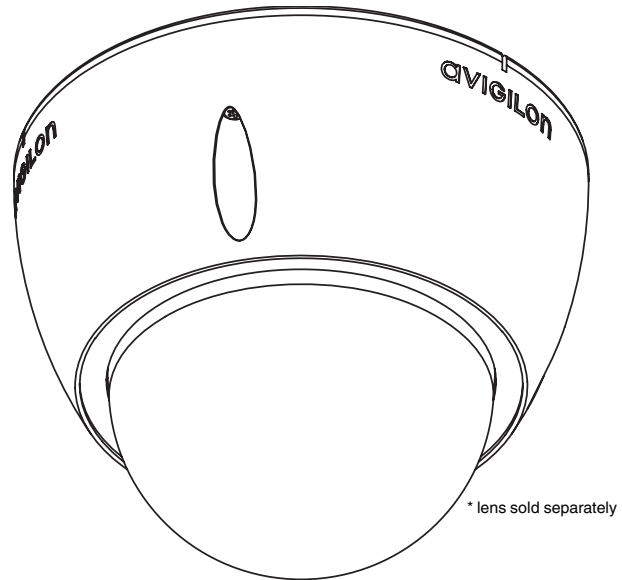

# 1.0 Megapixel Day/Night High Definition IP Dome Camera

## Description

The Avigilon 1.0 megapixel day/night high definition IP dome camera is a progressive scan CMOS camera designed for a wide range of surveillance applications. It transmits images over 100BASE-TX using advanced JPEG2000 progressive compression technology to achieve the lowest network bandwidth and most efficient image storage in the industry while maintaining unsurpassed image quality.

## Mechanical

Dimensions (ØxH)	150 mm x 120 mm 5.9" x 4.7"
Weight	0.91 kg (2.0 lbs) without lens
Dome Bubble	Polycarbonate, clear
Body	Aluminum
Housing	Surface mount, vandal resistant
Finish	Powder coat, cool gray 2
Adjustment Range	360° pan, 180° tilt, 180° azimuth