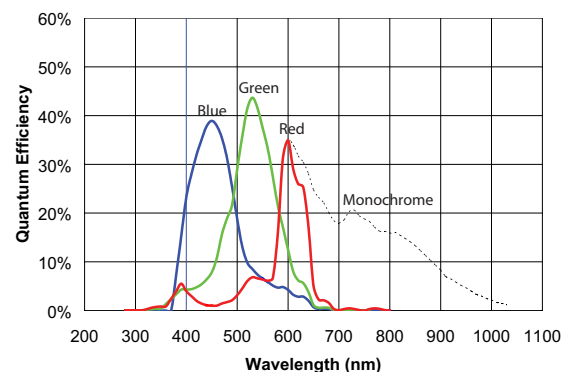

Features

- 3.0 megapixel progressive scan CMOS sensor
- 12 images per second at full resolution and 39 images per second at 1280 x 720
- 61 dB true dynamic range
- 0.2 lux minimum illumination in color mode and 0.02 lux minimum illumination in monochrome mode
- Lossless JPEG2000 compression
- Automatic exposure control and DC-drive auto iris control
- Automatic removable IR cut filter for IR sensitivity at night with an option for integrated IR illumination
- Compatible with C and CS mount lenses
- Power over Ethernet, 24 VAC or 12 VDC power input
- External I/O interface and an audio input
- Vandal-resistant construction
- IP66 compliant with outdoor mount