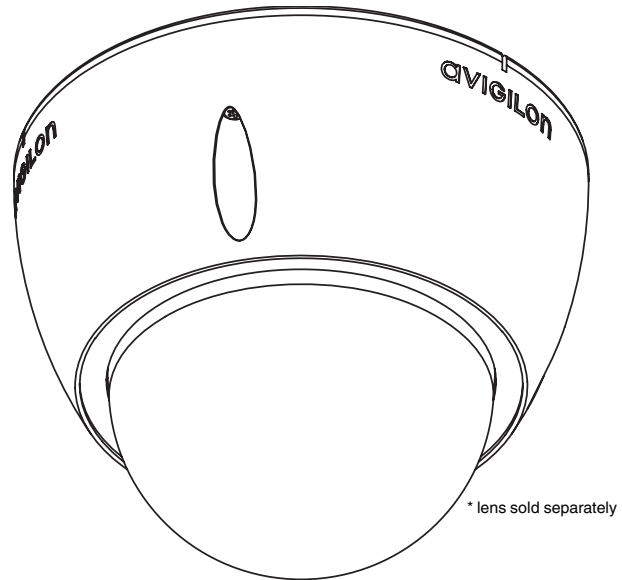

# 3.0 Megapixel Day/Night High Definition IP Dome Camera

## Description

The Avigilon 3.0 megapixel day/night high definition IP dome camera is a progressive scan CMOS camera designed for a wide range of surveillance applications. It transmits images over 100BASE-TX using advanced JPEG2000 progressive compression technology to achieve the lowest network bandwidth and most efficient image storage in the industry while maintaining unsurpassed image quality.

## Mechanical

|                  |                                 |
|------------------|---------------------------------|
| Dimensions (ØxH) | 150 mm x 120 mm<br>5.9" x 4.7"  |
| Weight           | 0.91 kg (2.0 lbs) without lens  |
| Dome Bubble      | Polycarbonate, clear            |
| Body             | Aluminum                        |
| Housing          | Surface mount, vandal resistant |
| Finish           | Powder coat, cool gray 2        |