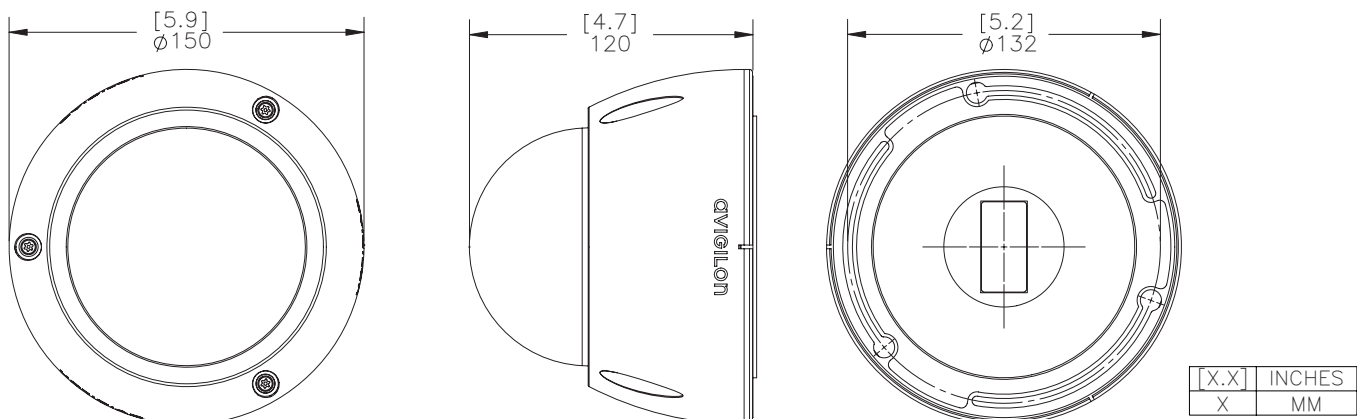

Mechanical

Dimensions (ØxH)	150 mm x 120 mm 5.9" x 4.7"
Weight	0.91 kg (2.0 lbs) without lens
Dome Bubble	Polycarbonate, clear
Body	Aluminum
Housing	Surface mount, vandal resistant
Finish	Powder coat, cool gray 2

Electrical

Power Source	VDC: 12-24 V VAC: 24 V PoE: IEEE802.3af Class 3 compliant
Power Consumption	6 W + 5.5 W with heater option + 3.5 W with IR illuminator option
Power Connector	2-pin terminal block

Environmental

Operating Temperature	-10 °C to +50 °C (14 °F to 122 °F) -30 °C to +50 °C (-22 °F to 122 °F) (with heater option)
Storage Temperature	-10 °C to +70 °C (14 °F to 158 °F)
Humidity	20 - 80% Relative humidity (non-condensing)

Certifications

CE, Class A
FCC, Class A
Meets IP66 standards (with DOME-OD-BASE or DOME-OD-PEND adapter)

Ordering Information

3.0MP-HD-DOME-DN	3.0 Megapixel Day/Night High Definition IP Dome
3.0MP-HD-DOME-DN-H	3.0 Megapixel Day/Night High Definition IP Dome with Heater
3.0MP-HD-DOME-DN-IR	3.0 Megapixel Day/Night High Definition IP Dome with IR Illuminator
3.0MP-HD-DOME-DN-H-IR	3.0 Megapixel Day/Night High Definition IP Dome with Heater and IR Illuminator
DOME-INDE-PLT	Indoor Electrical Box Mounting Plate
DOME-IND-CEL	Indoor In-Ceiling Mount
DOME-OD-BASE	Indoor/Outdoor Mounting Base
DOME-OD-PEND	Indoor/Outdoor Pendant Mount
DOME-SMOKE	Replacement smoked transparent cover.

Outline Dimensions

Specifications subject to change without notice. V1.0
©2008 Avigilon Corporation. All rights reserved.

Trademarks and registered trademarks are the property of their respective owners.

avigilon.com